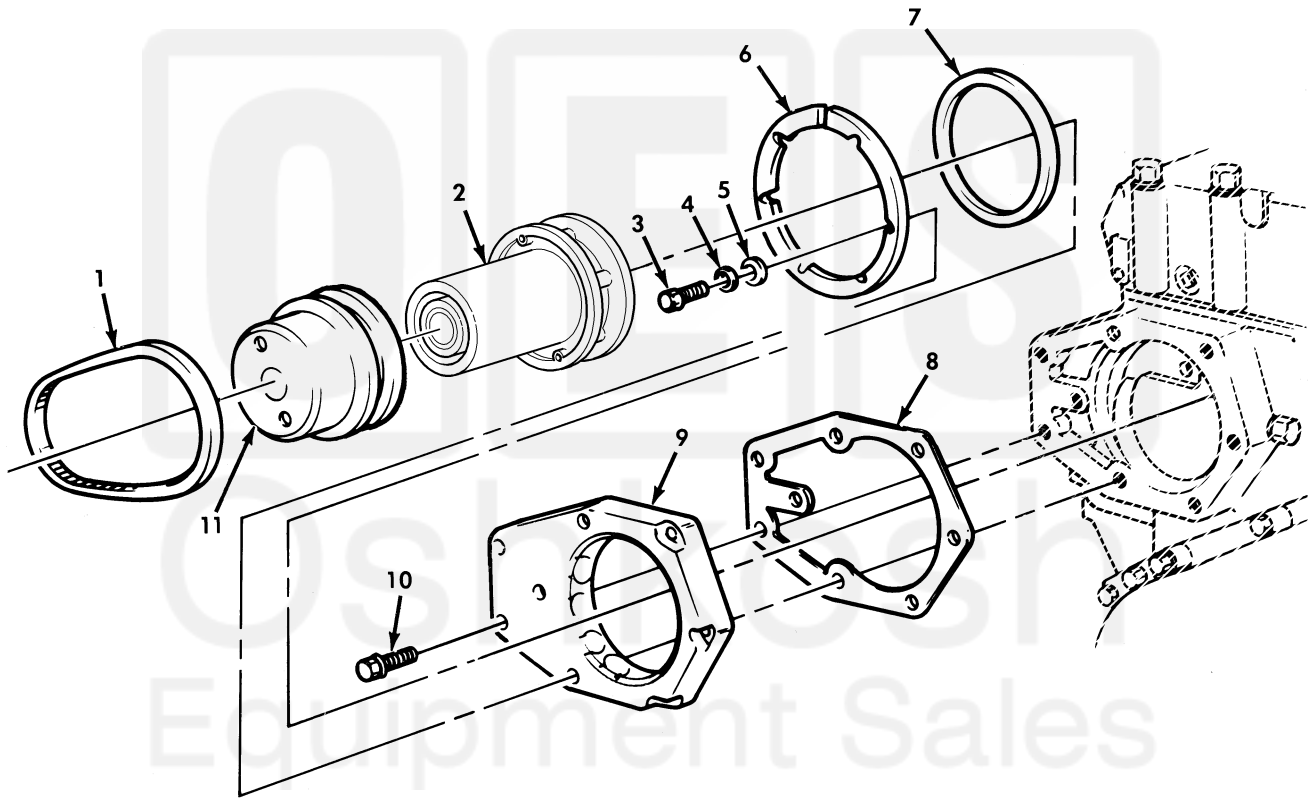

UNIT, DIRECT SUPPORT, AND GENERAL SUPPORT MAINTENANCE
REPAIR PARTS AND SPECIAL TOOLS LIST
TRUCK, 5-TON, 6X6, M809 SERIES TRUCKS (DIESEL)

Figure 88. Water Pump Assembly, Seals, Belt, and Mounting Hardware.

(1) ITEM NO	(2) SMR CODE	(3) NSN	(4) CAGEC	(5) PART NUMBER	(6) DESCRIPTION AND USABLE ON CODE (UOC)	(7) QTY
GROUP 0504 WATER PUMP						
FIG. 88 WATER PUMP ASSEMBLY, SEALS, BELT, AND MOUNTING HARDWARE						
1	PAOZZ	3030-00-404-3061	15434	202340	BELT, V.....	1
2	PAOZZ	2930-00-404-3059	15434	AR51360	PUMP, COOLING SYSTEM.....	1
3	PAOZZ	5305-00-269-3241	80204	B1821BH038F175N	SCREW, CAP, HEXAGON H.....	6
4	PAOZZ	5310-00-637-9541	96906	MS35338-46	WASHER, LOCK.....	6
5	PAOZZ	5310-00-486-2505	15434	108330	WASHER, FLAT.....	6
6	PAOZZ	5365-00-138-8221	15434	193431	RING, WATER PUMP.....	1
7	PAOZZ	5330-00-106-6369	15434	130240	GASKET PART OF KIT P/N 3011472.....	1
8	PAFZZ	5330-00-106-6370	15434	130226	GASKET PART OF KIT P/N 3011472.....	1
9	PBFZZ	2930-00-408-9404	15434	130227	SUPPORT, PUMP, WATER.....	1
10	PAFZZ	5305-01-130-6100	15434	3010594	SCREW, CAP, HEXAGON H.....	2
11	PFOZZ	3020-00-404-2959	15434	AR51410	PULLEY, GROOVE.....	1

END OF FIGURE